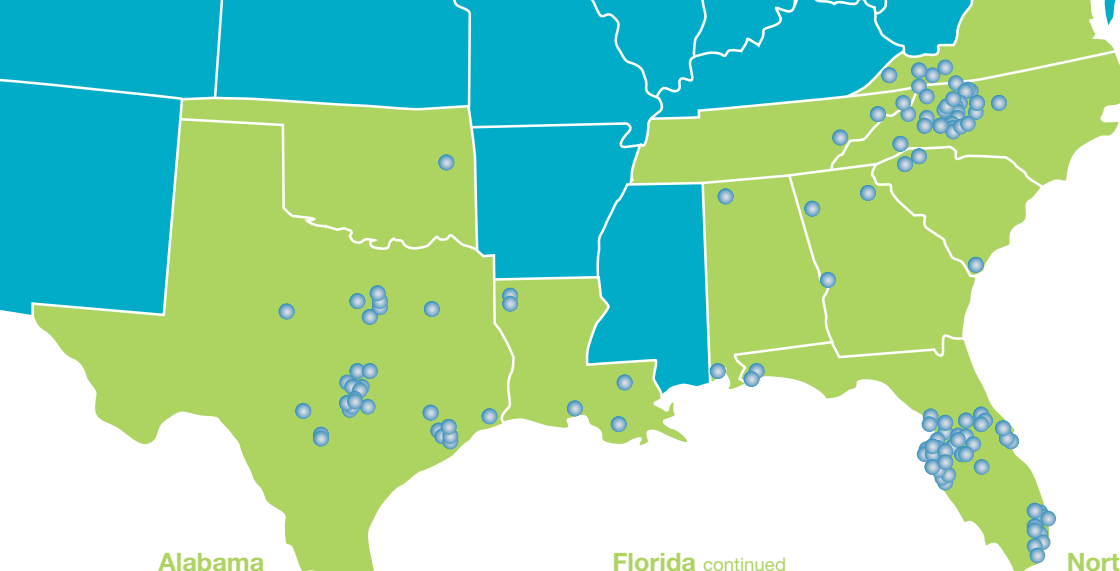

AVAILABLE AT THESE LOWE'S STORES.

Alabama

| Store # | City |
|---------|------------------|
| 1093 | MUSCLE SHOALS |
| 1599 | SOUTHWEST MOBILE |

Florida

| Store # | City |
|---------|----------------------|
| 604 | ALTAMONTE SPRINGS |
| 2457 | AUBURNDALE |
| 1111 | BOYNTON BEACH |
| 2531 | BARTOW |
| 1069 | BOCA RATON |
| 1843 | BRADENTON |
| 772 | BRADENTON |
| 573 | BRANDON |
| 2282 | BRANDON |
| 1827 | BROOKSVILLE |
| 771 | CLEARWATER |
| 1714 | CLEARWATER |
| 704 | CORAL SPRINGS |
| 2702 | HAINES CITY |
| 1841 | HIALEAH |
| 2254 | HIALEAH |
| 2707 | HOMESTEAD |
| 2351 | INDIAN HARBOUR BEACH |
| 1853 | INVERNESS |
| 2240 | LAKE WALES |
| 2253 | LAKELAND |
| 569 | LAKE COUNTY |
| 783 | LAKELAND |
| 1701 | LARGO |
| 2238 | LUTZ |
| 2904 | MIAMI |
| 2715 | MILTON |
| 2360 | NORTH TAMPA |
| 754 | OAKLAND PARK |
| 467 | ORANGE CITY |
| 1190 | PINELLAS PARK |
| 1681 | PEMBROKE PINES |
| 724 | PORT RICHEY |
| 1592 | PLANT CITY |
| 1792 | POMPANO BEACH |
| 1911 | RIVERVIEW |

Florida *continued*

| | |
|------|---------------------|
| 1506 | ROCKLEDGE |
| 1935 | SARASOTA |
| 1657 | SANFORD |
| 2224 | SEBRING |
| 1629 | SOUTH TAMPA |
| 1142 | SOUTHWEST PENSACOLA |
| 725 | SOUTHWEST RANCHES |
| 1605 | SPRING HILL |
| 740 | ST. PETERSBURG |
| 1113 | SUNRISE |
| 2933 | SOUTHWEST SARASOTA |
| 564 | TAMPA |
| 2639 | TAMPA |
| 1003 | TAMPA PALMS |
| 504 | TITUSVILLE |
| 1079 | WINTER HAVEN |
| 1854 | ZEPHYRHILLS |

Georgia

| Store # | City |
|---------|----------------|
| 1925 | CORNELIA |
| 636 | NORTH COLUMBUS |
| 1513 | ROME |

Louisiana

| Store # | City |
|---------|----------------------|
| 1813 | BOSSIER CITY |
| 1070 | HAMMOND |
| 596 | HOUMA |
| 1107 | NEW IBERIA |
| 1968 | SOUTHEAST SHREVEPORT |